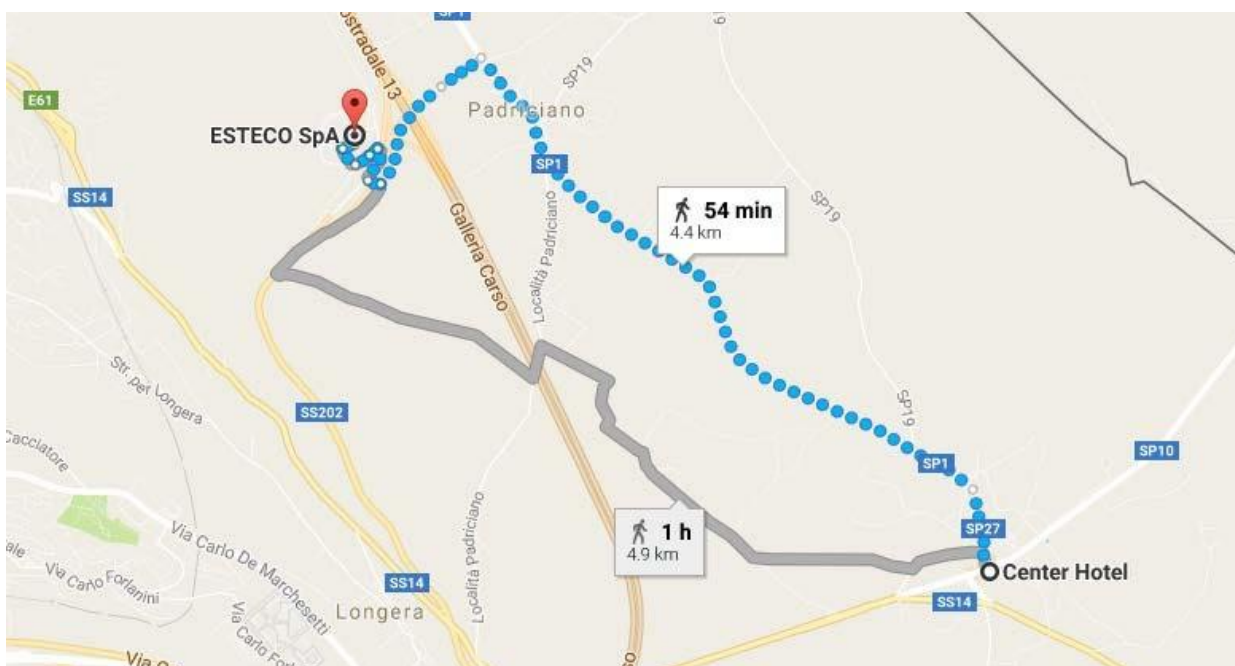

Accommodation

We suggest the Center Hotel – Via Igo Gruden, 43, 34149 Basovizza – a small village a few kilometers from our offices www.centerhotel.it.

Travel from Center Hotel to AREA Science Park

If you haven't been to the Center Hotel before, it's a short bus ride from the hotel to the AREA Science Park where ESTECO has its offices.

I have attached bus timetables (routes 39 and 51) and maps (including a walking route for those of you who want to get here on foot).

The same bus will take you to the city center if you want to visit the city and see the sights/enjoy the night life. Buses do stop at midnight so after that you'll have to get a taxi.

The bus stop is located in front of the Pharmacy in the center of the village - about 100 meters from the hotel. Bus tickets must be purchased beforehand at the tobacconists in the corner next to the Pharmacy.

The other option is to hire a taxi:

TaxiTrieste tel: 040390039

Radio Taxi: tel: 040307730

EXPLORE DESIGN PERFECTION

ESTECO S.p.A. Area Science Park · PADRICIANO 99 · 34149 Trieste ITALY
P +39 040 3755548 · F +39 040 3755549 · info@esteco.com
C.F. / P.I. 01635250226 · REA TS 114533 · Cap. soc. € 218.000 i.v.

esteco.com