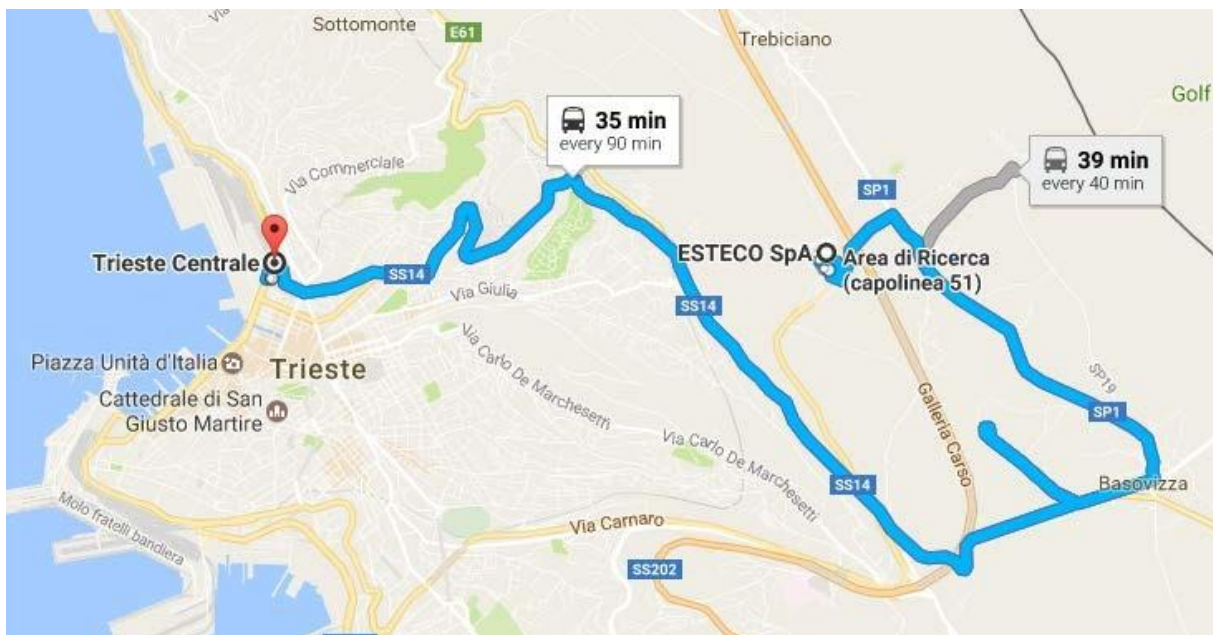

By Train

You can reach Trieste by train (www.trenitalia.com) and then take a bus from Trieste Railway Station or a taxi to reach the Area Science Park.